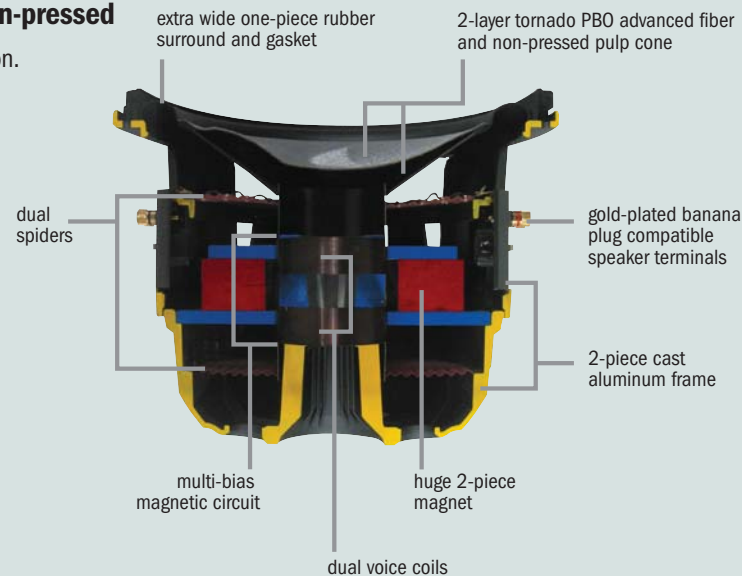

- **Huge 2-piece magnet** provides greater control for super-accurate bass.

- **Dual spiders** hold voice coil in precise alignment for lower distortion.

- **2-Piece cast aluminum frame** fights resonances and dissipates heat for improved power handling and reliability.