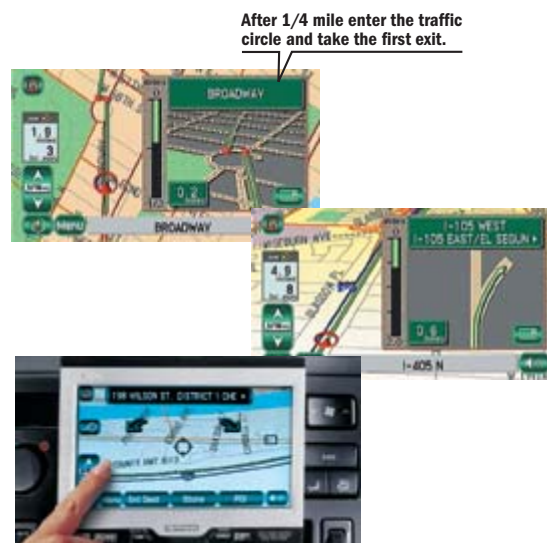

The best navigation system just keeps getting better

Our new KNA-DV3100 DVD navigation system is the best Kenwood navigation system yet. Not only does it offer intuitive **touchscreen operation** when connected to one of our touchscreen monitors (such as the KVT-915DVD, LZ-800W or KVT-M700), the **optional remote control** also allows it to be **used with conventional monitors**. And seven languages of **voice recognition** lets you operate virtually all of the KNA-DV3100's features and still keep your hands on the wheel.

The KNA-DV3100 is loaded with new features: Once you've selected a destination, a new **3-Route Comparison Display** will show you three different ways to get there, so you can choose the one you want. Looking for a hotel, restaurant or some other amusement along the way? The KNA-DV3100's database is positively overflowing with over **10,000,000 points-of-interest** so you're sure to find the perfect spot. The included DVD-ROM is programmed with our **most super-detailed mapping yet** (nearly 6 million miles), and a brand-new **Route Information Display** shows pop-up icons for restaurants and other points-of-interest along your route. No matter where you're headed, the KNA-DV3100's **voice guidance** makes sure you get there by reminding you before every turn. The KNA-DV3100 puts the power of Kenwood navigation right at your fingertips.